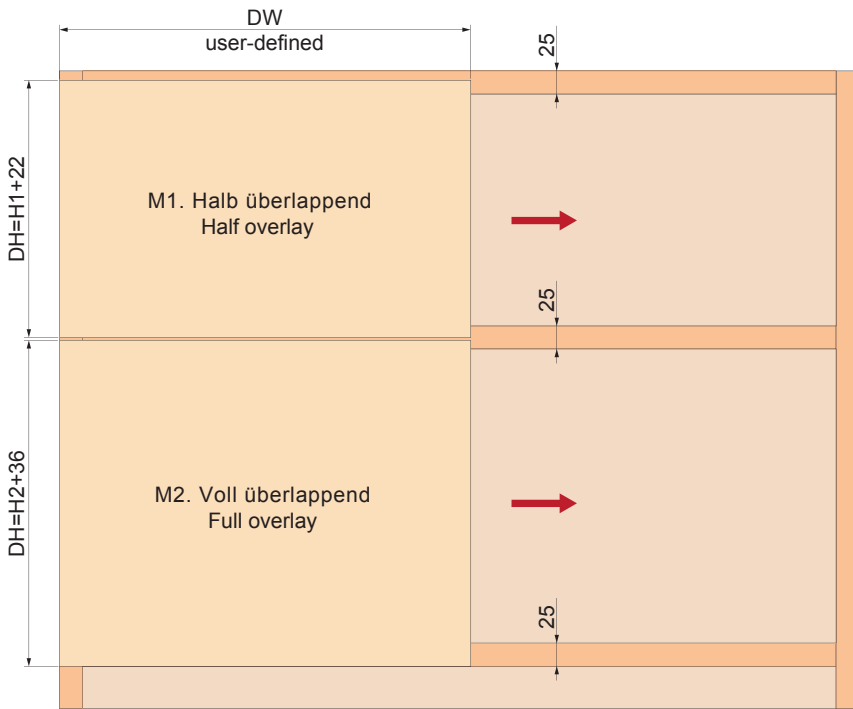

Regalboden 18/19mm / Cabinet Panel 18/19mm

M1. Halb überlappend / Half overlay

M2. Voll überlappend / Full overlay

Regalboden 25mm / Cabinet Panel 25mm

M1. Halb überlappend
Half overlay

M2. Voll überlappend
Full overlay