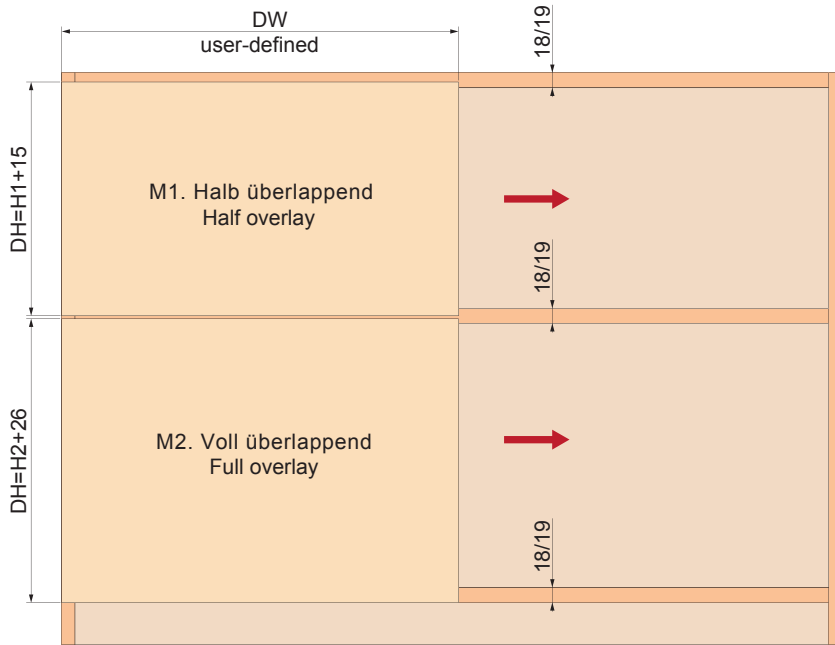

Regalboden 18/19mm / Cabinet Panel 18/19mm

M1. Halb überlappend / Half overlay

M2. Voll überlappend / Full overlay

Regalboden 25mm / Cabinet Panel 25mm

M1. Halb überlappend
Half overlay

M2. Voll überlappend
Full overlay