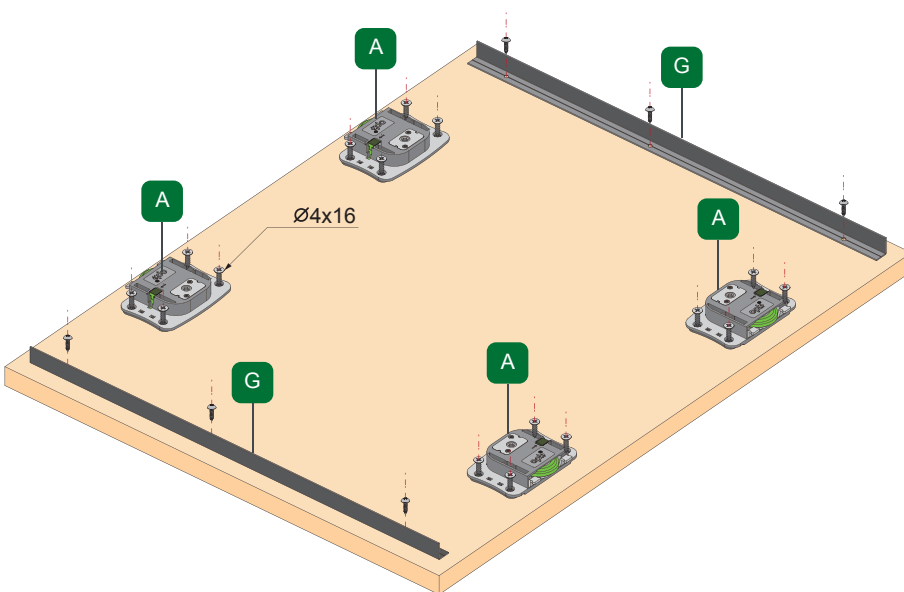

Regalboden 18/19mm / Cabinet Panel 18/19mm

M1. Halb überlappend / Half overlay

M2. Voll überlappend / Full overlay

Regalboden 25mm / Cabinet Panel 25mm

M1. Halb überlappend
Half overlay

M2. Voll überlappend
Full overlay