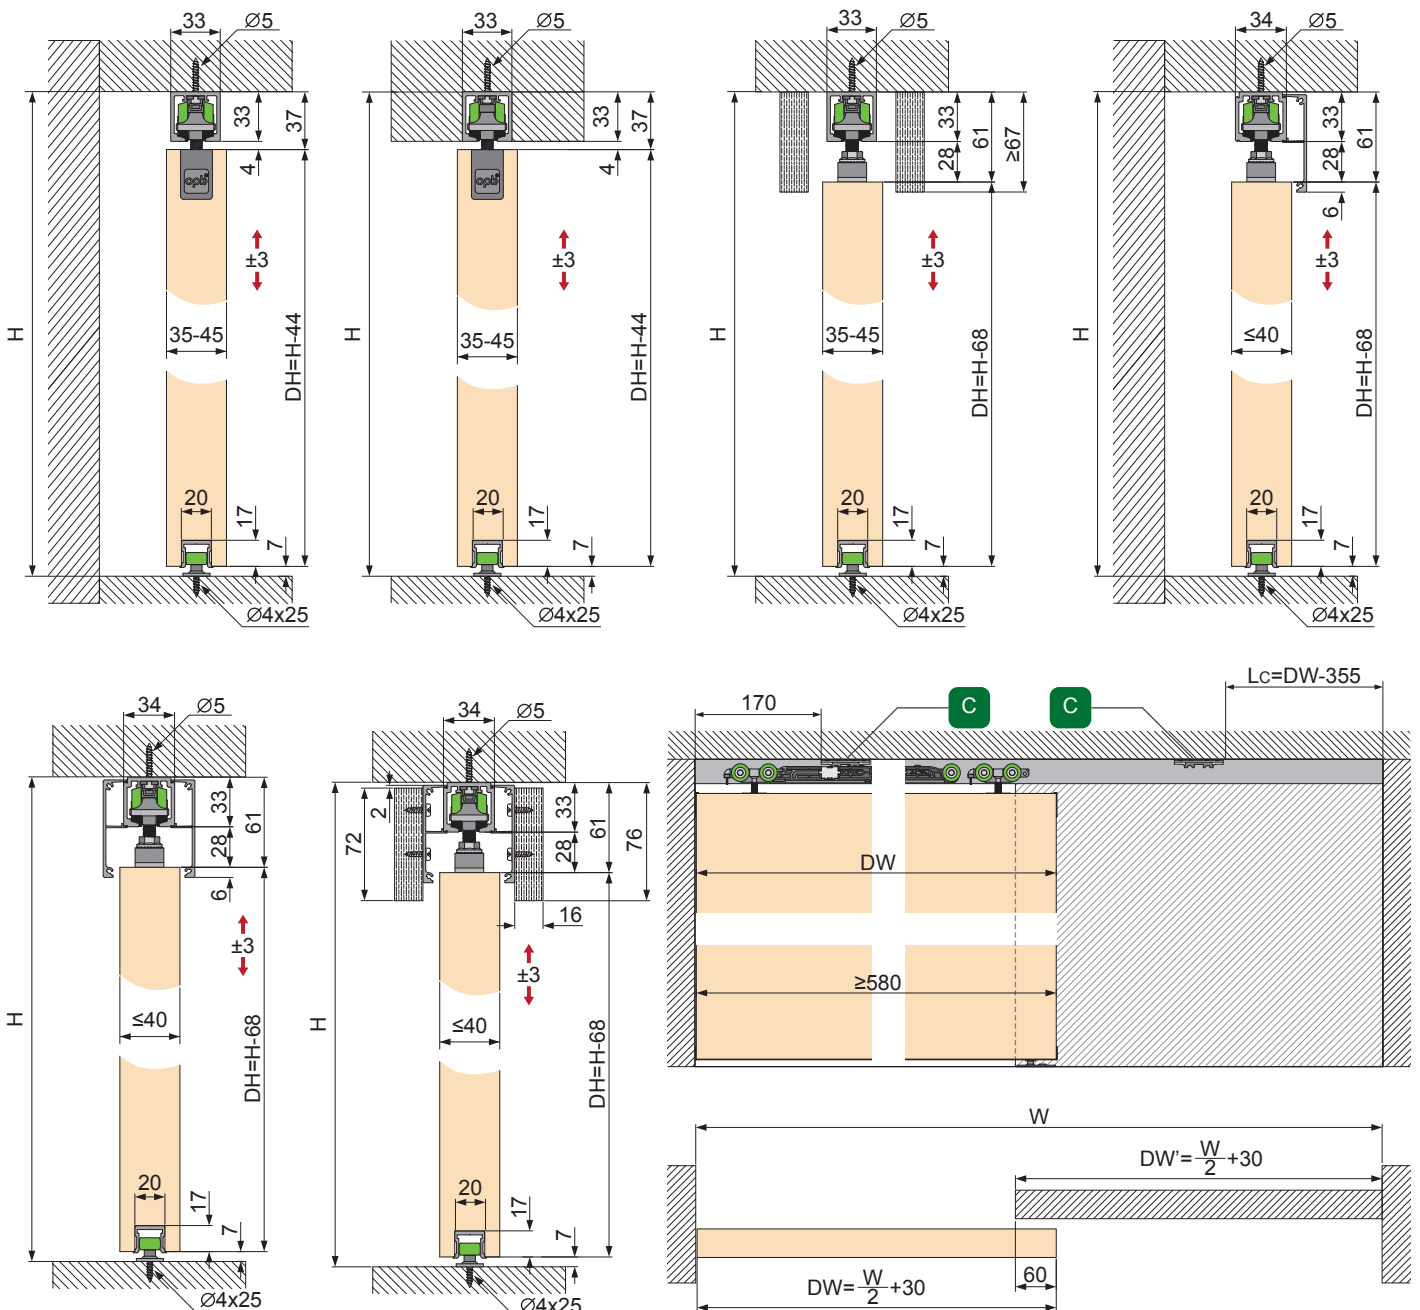

opk® opk Spaceship W Deckenmontage / Ceiling Mounting Wandmontage / Wall Mounting Instruction

Deckenmontage / Ceiling Mounting

Wandmontage / Wall Mounting

1 Wood Minimal

Wood

2 Deckenmontage / Ceiling Mounting

Wandmontage / Wall Mounting

Wandmontage / Wall Mounting

3 Wood Minimal

Wood

4 Wood Minimal

Wood

5 Deckenmontage / Ceiling Mounting

Wandmontage / Wall Mounting